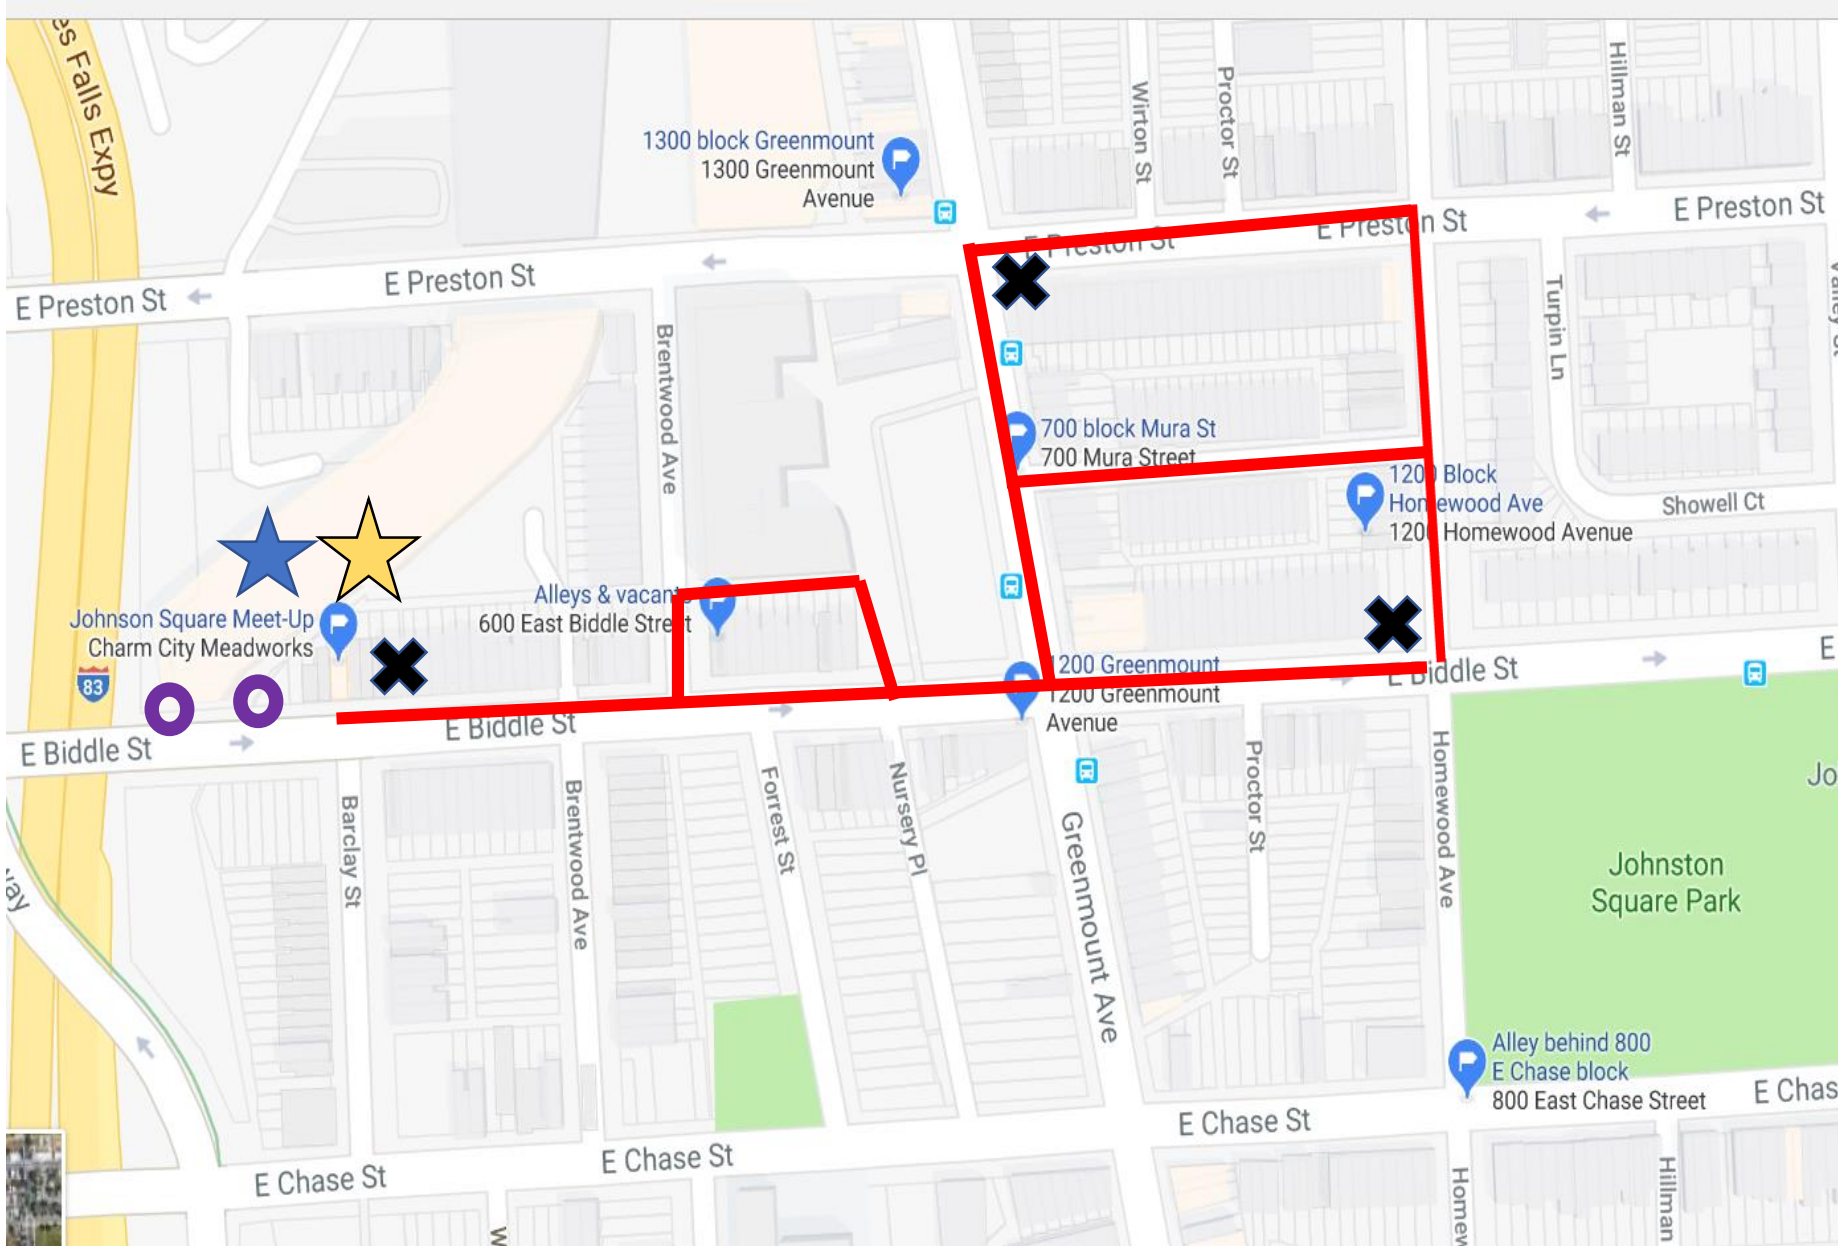

Site 2 – Johnston Square/Ambrose Park

-  Meeting Location
-  Ending Location
-  Parking
-  Waste Pickup Drop-spot
-  Cleanup route

Site 4 – Ridgley's Cove, Gwynns Falls

-  Meeting Location
-  Ending Location
-  Parking
-  Waste Pickup Drop-spot
-  Cleanup route