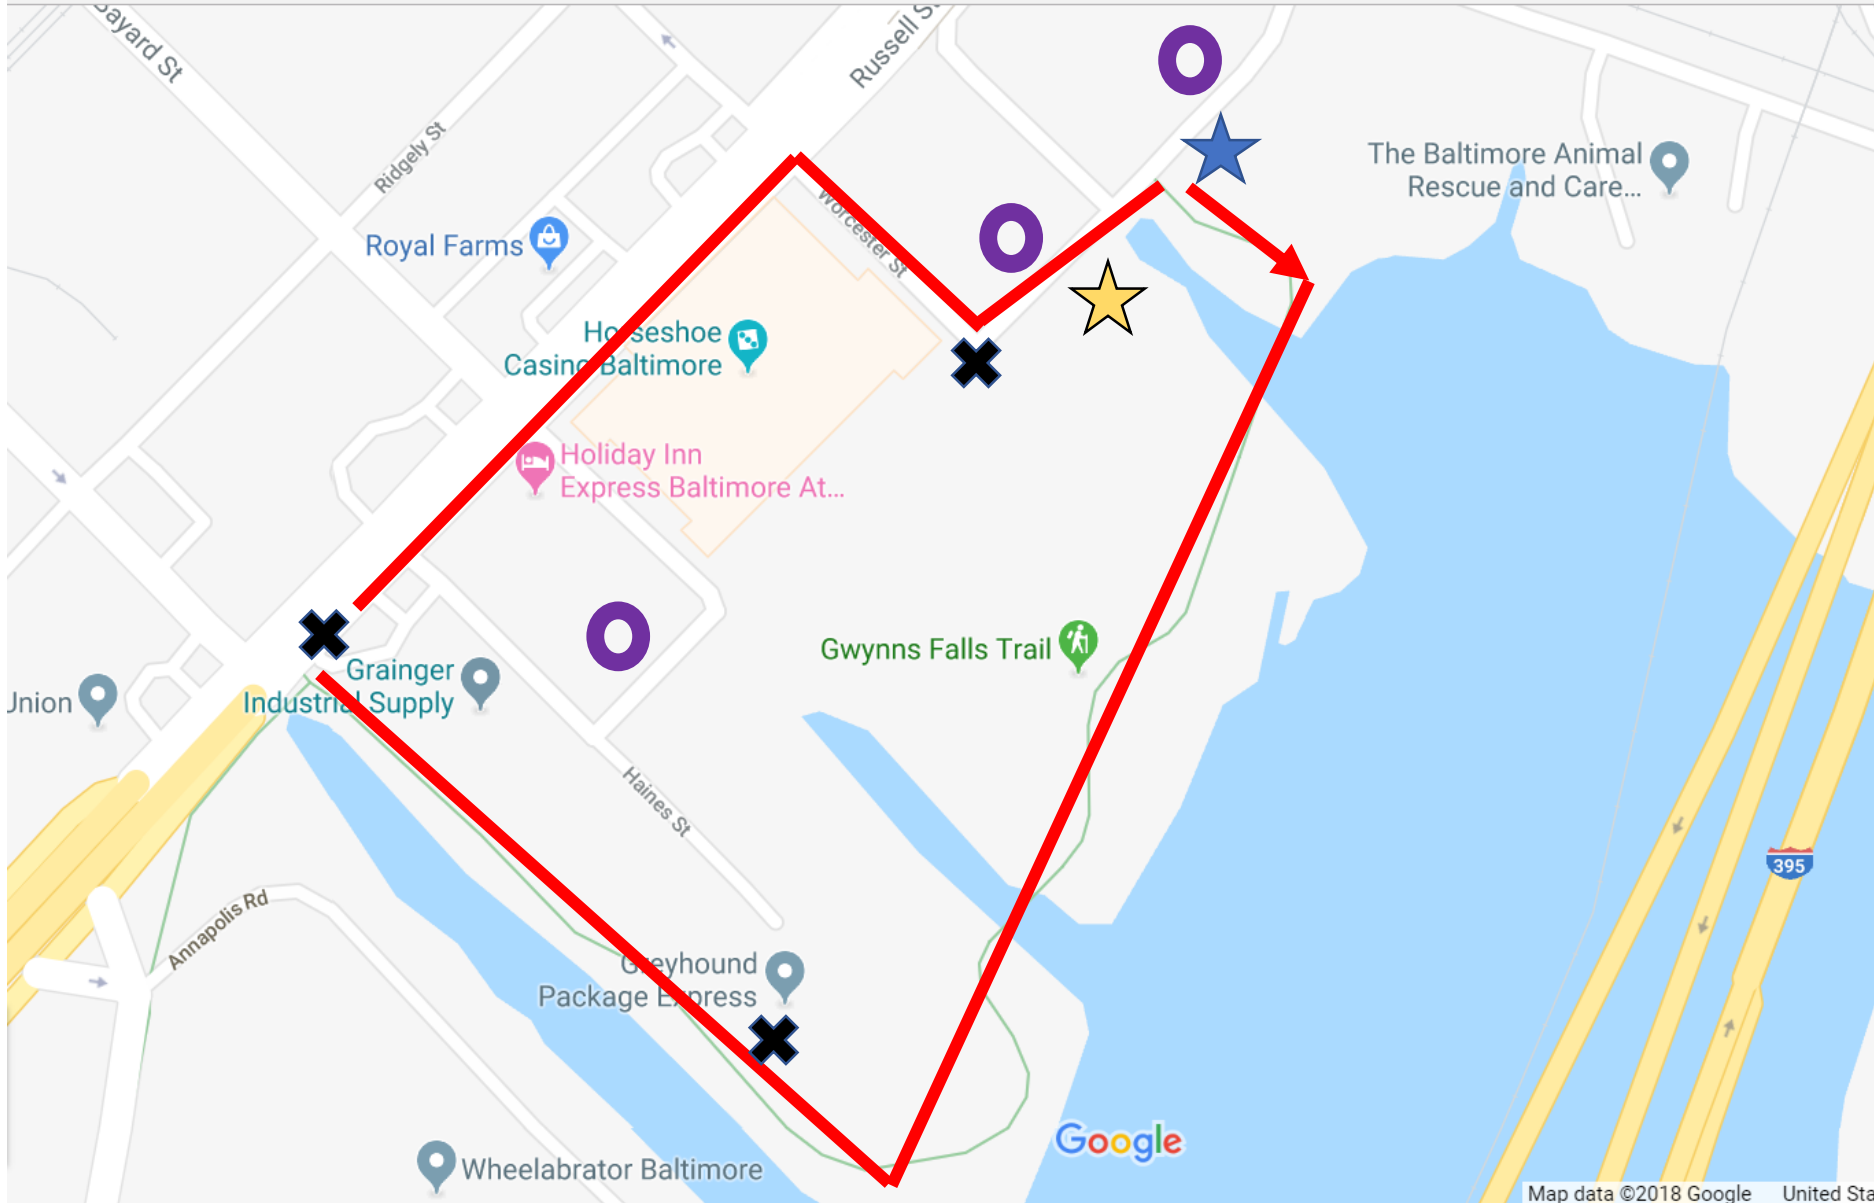

Site 2 – Johnston Square/Ambrose Park

-  Meeting Location
-  Ending Location
-  Parking
-  Waste Pickup Drop-spot
-  Cleanup route

Site 4 – Ridgley's Cove, Gwynns Falls

-  Meeting Location
-  Ending Location
-  Parking
-  Waste Pickup Drop-spot
-  Cleanup route